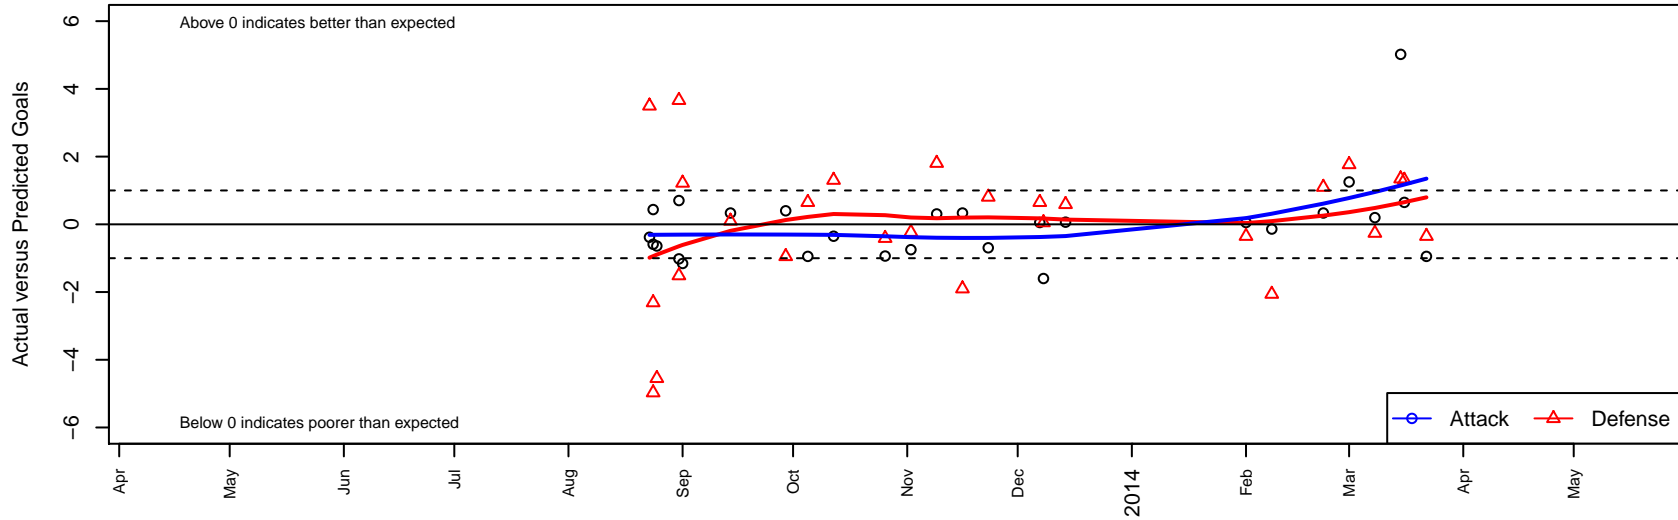

# Tynecastle FC-R B99

Tynecastle FC  
 Everett, WA  
 B99 total strength=958  
 attack=2.21 defense=1.36  
 fall league = PSPL Copa U14, Spr PSPL Copa  
 notes= Tomlinson 2012; 2013  
 alt names used:  
 Tynecastle FC R  
 Tynecastle FC Tomlinson  
 Tynecastle FC B99R  
 Tynecastle FC- Tomlinson  
 Tynecastle FC B99 Tomlinson

Venues played:  
 Tye Cup U14  
 Skagit Labor Day Kick U14-15  
 PSPL Copa U14  
 Spr PSPL Copa U14

**Tynecastle FC-R B99**  
 Dots are actual minus expected GF (blue circles) and GA (red triangles).  
 Blue line is smoothed change in attack strength. Red is smoothed change in defense strength.